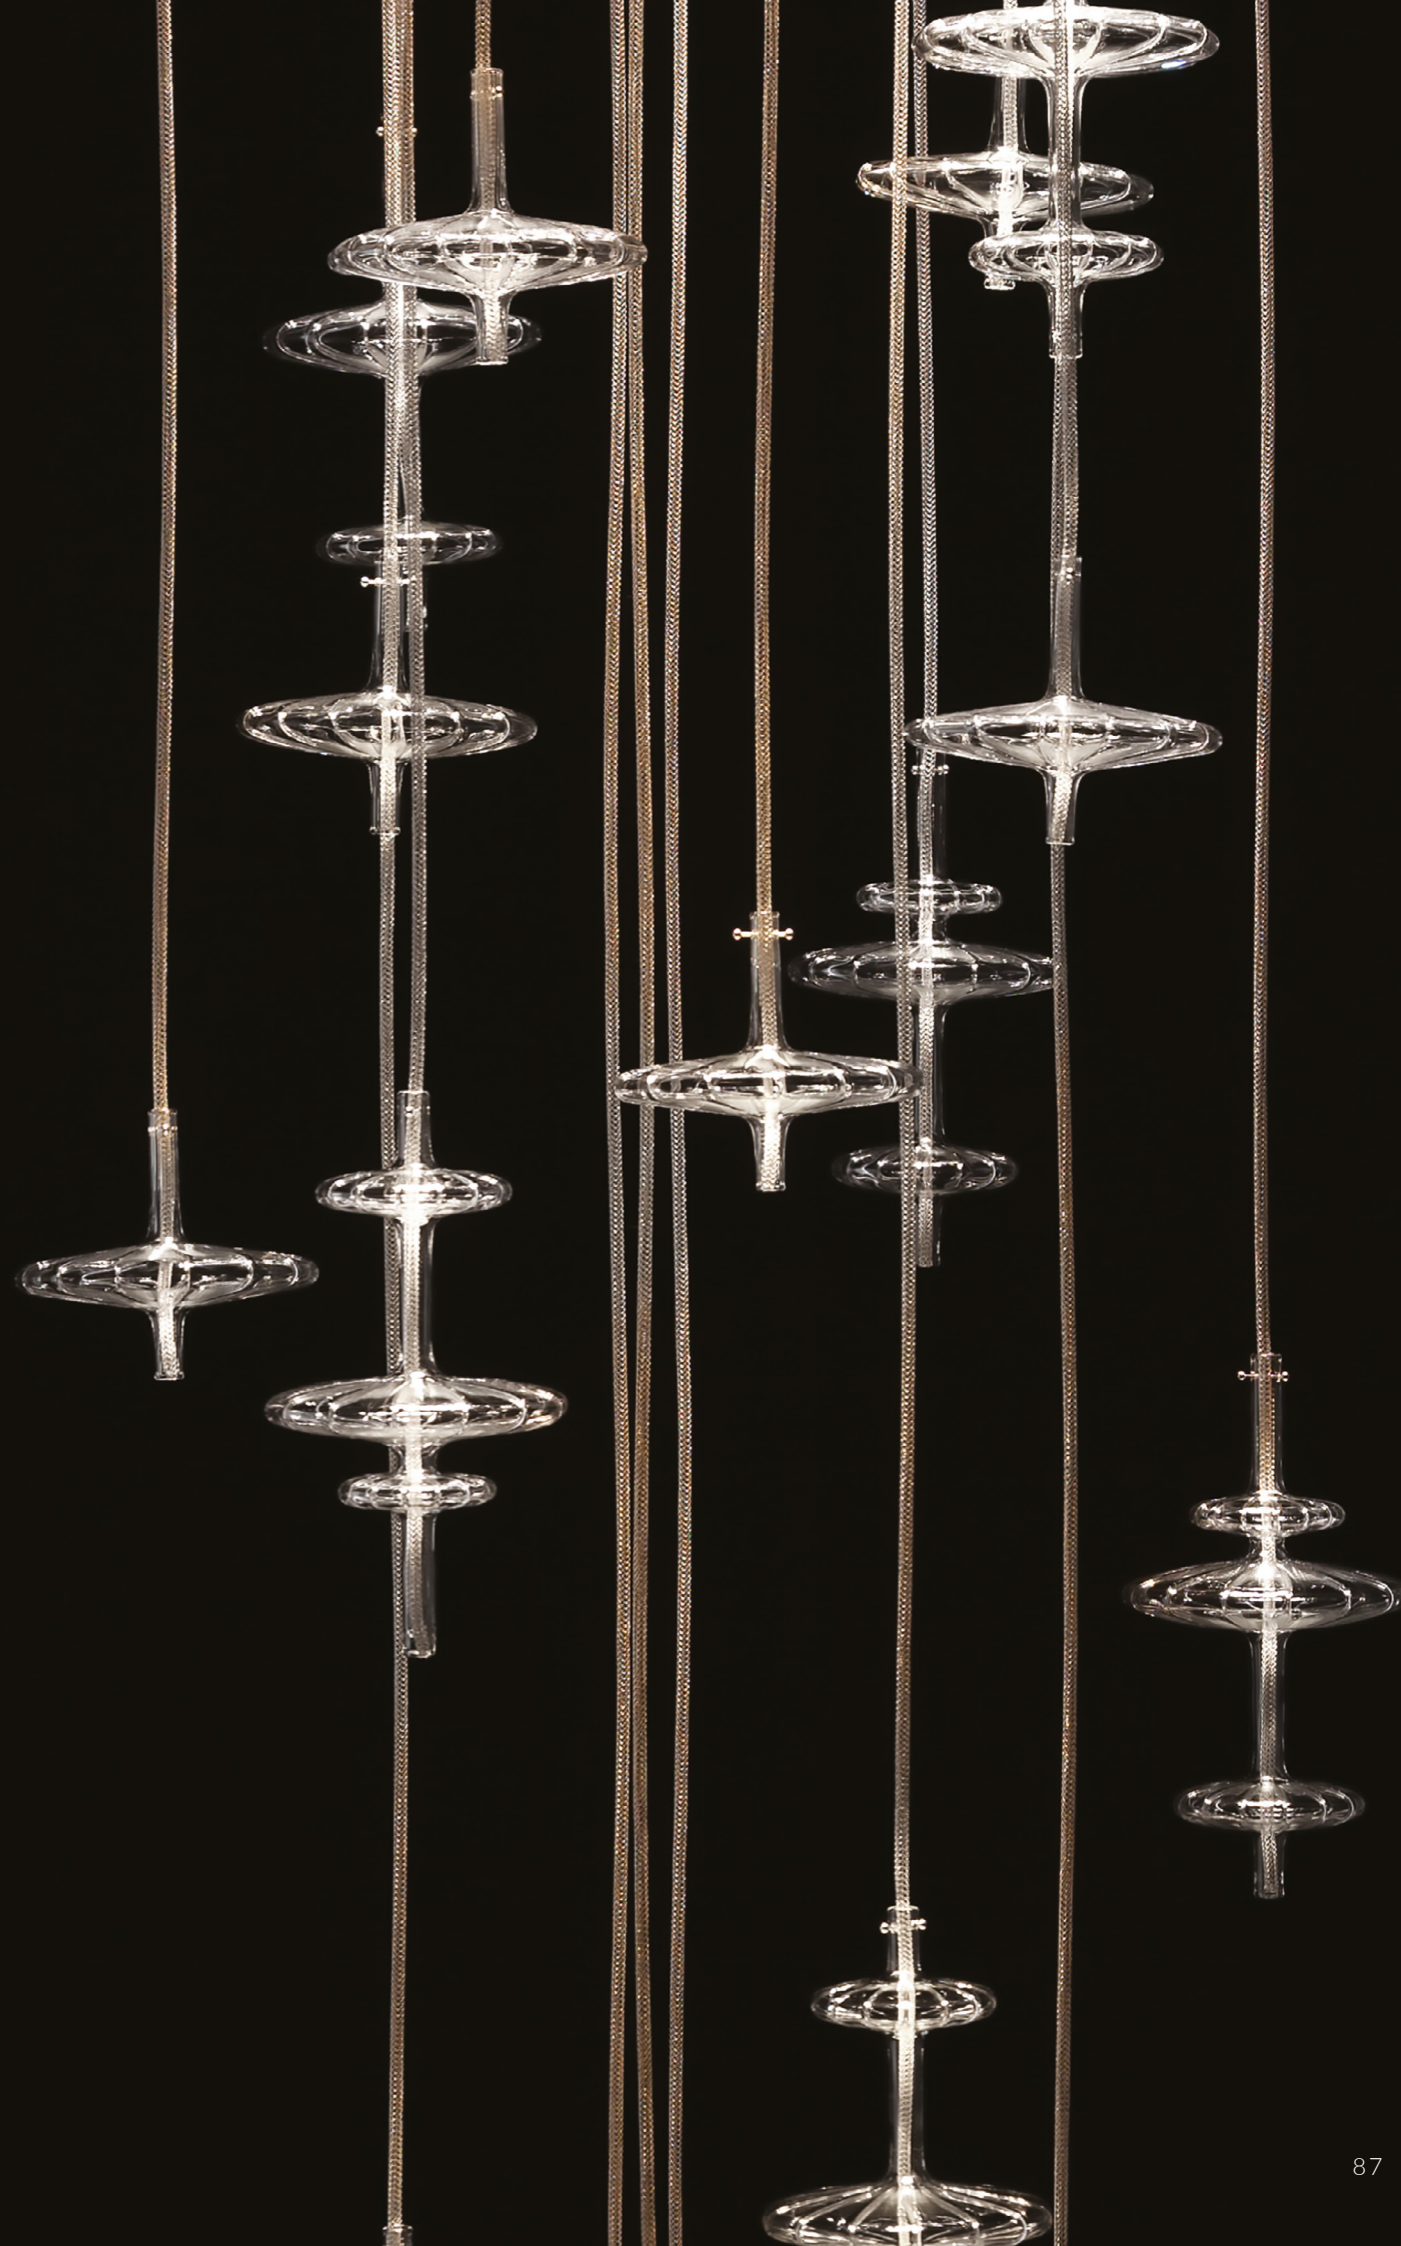

HYDRA

GAMMA

CLEAR HAND-BLOWN RULED GLASS PENDANT.

2 shapes available: ① h. 30 - ø 15 cm. ② h. 17 - ø 15 cm.

Additional inner light can be used with this model (shape ① only, see page 34).