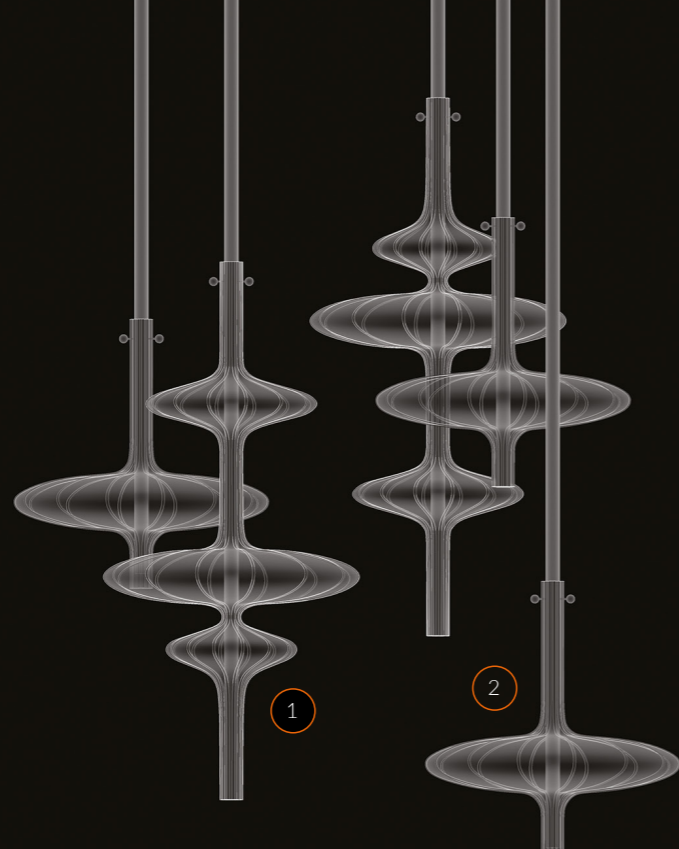

HYDRA

GAMMA

CLEAR HAND-BLOWN RULED GLASS PENDANT.

2 shapes available: ① h. 30 - ø 15 cm. ② h. 17 - ø 15 cm.

Additional inner light can be used with this model (shape ① only, see page 34).